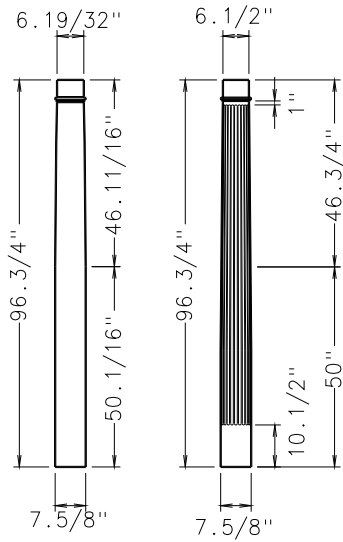

TURNCRAFT POLY-CLASSIC COLUMNS
TUSCAN TAPERED ROUND

FINISHED DIMENSIONS

SCALE: 1/4" = 1'0"

MASTER

6" X 6'

6" X 8'

8" X 5'

8" X 6'

TUSCAN TAPERED ROUND

FINISHED DIMENSIONS

SCALE: 1/4" = 1'0"

TURNCRAFT POLY-CLASSIC COLUMNS
TUSCAN TAPERED ROUND

FINISHED DIMENSIONS

SCALE: 1/4" = 1'0"

12 X 5'

12 X 6'

FINISHED DIMENSIONS

SCALE: 1/4" = 1'0"

TURNCRAFT POLY-CLASSIC COLUMNS
TUSCAN TAPERED ROUND

FINISHED DIMENSIONS

SCALE: 1/4" = 1'0"

18" X 8'

18" X 10'

18" X 12'

SCALE: 1/4" = 1'0"

TURNCRAFT POLY-CLASSIC COLUMNS
TUSCAN TAPERED ROUND

FINISHED DIMENSIONS

SCALE: 1/4" = 1'0"

MASTER

MASTER

24" X 8'

24" X 10'