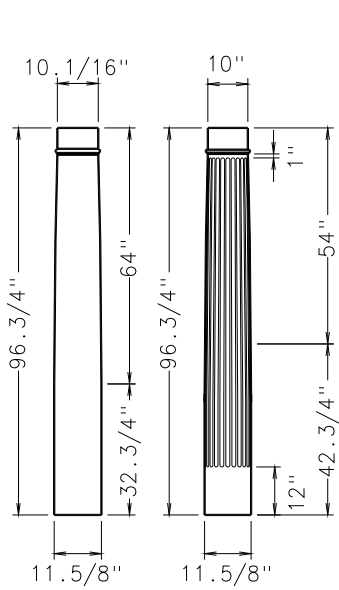

TUSCAN TAPERED ROUND

FINISHED DIMENSIONS

SCALE: 1/4" = 1'0"

TURNCRAFT POLY-CLASSIC COLUMNS
TUSCAN TAPERED ROUND

FINISHED DIMENSIONS

SCALE: 1/4" = 1'0"

12 X 5'

12 X 6'

12 X 12'

MASTER

MASTER

12 X 16'

TURNCRAFT POLY-CLASSIC COLUMNS
TUSCAN TAPERED ROUND

FINISHED DIMENSIONS

SCALE: 1/4" = 1'0"

TURNCRAFT POLY-CLASSIC COLUMNS
TUSCAN TAPERED ROUND

FINISHED DIMENSIONS

SCALE: 1/4" = 1'0"

TURNCRAFT POLY-CLASSIC COLUMNS
TUSCAN TAPERED ROUND

FINISHED DIMENSIONS

SCALE: 1/4" = 1'0"

18" X 8'

18" X 10'

18" X 12'

SCALE: 1/4" = 1'0"

TURNCRAFT POLY-CLASSIC COLUMNS
TUSCAN TAPERED ROUND

FINISHED DIMENSIONS

SCALE: 1/4" = 1'0"

MASTER

MASTER

24" X 8'

24" X 10'