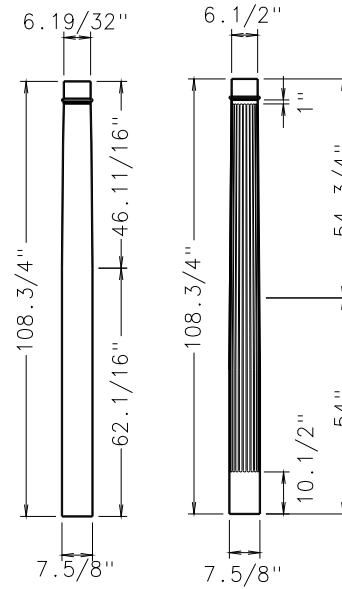

MASTER

8" X 9'