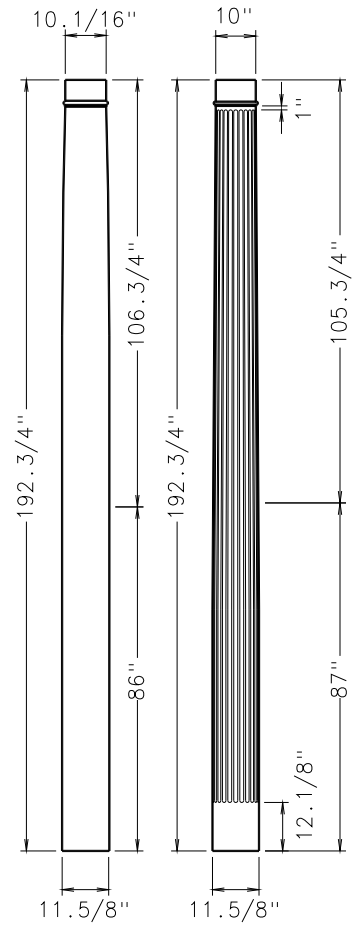

TUSCAN TAPERED ROUND

FINISHED DIMENSIONS

SCALE: 1/4" = 1'0"

TURNCRAFT POLY-CLASSIC COLUMNS
TUSCAN TAPERED ROUND

FINISHED DIMENSIONS

SCALE: 1/4" = 1'0"

12 X 5'

12 X 6'

12 X 12'

MASTER

MASTER

12 X 16'

TURNCRAFT POLY-CLASSIC COLUMNS
TUSCAN TAPERED ROUND

FINISHED DIMENSIONS

SCALE: 1/4" = 1'0"

TURNCRAFT POLY-CLASSIC COLUMNS
TUSCAN TAPERED ROUND

FINISHED DIMENSIONS

SCALE: 1/4" = 1'0"

TURNCRAFT POLY-CLASSIC COLUMNS
TUSCAN TAPERED ROUND

FINISHED DIMENSIONS

SCALE: 1/4" = 1'0"

18" X 8'

18" X 10'

18" X 12'

18" X 14'

18" X 16'

18" X 18'

18" X 20'

18" X 22'

18" X 24'

TURNCRAFT POLY-CLASSIC COLUMNS
TUSCAN TAPERED ROUND

FINISHED DIMENSIONS