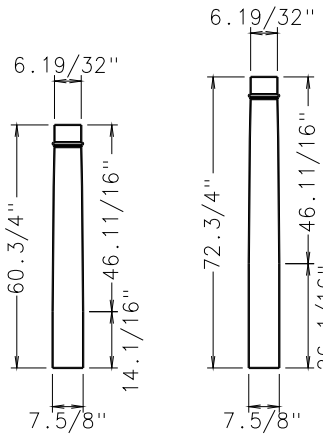

TURNCRAFT POLY-CLASSIC COLUMNS
TUSCAN TAPERED ROUND

FINISHED DIMENSIONS

SCALE: 1/4" = 1'0"

MASTER

6" X 6'

6" X 8'

8" X 5'

8" X 6'

TUSCAN TAPERED ROUND

FINISHED DIMENSIONS

SCALE: 1/4" = 1'0"

TURNCRAFT POLY-CLASSIC COLUMNS
TUSCAN TAPERED ROUND

FINISHED DIMENSIONS

SCALE: 1/4" = 1'0"

12 X 5'

12 X 6'

FINISHED DIMENSIONS

SCALE: 1/4" = 1'0"

TURNCRAFT POLY-CLASSIC COLUMNS
TUSCAN TAPERED ROUND

FINISHED DIMENSIONS

SCALE: 1/4" = 1'0"

18" X 8'

18" X 10'

18" X 12'

18" X 14'

18" X 16'

18" X 18'

18" X 20'

18" X 22'

18" X 24'

TURNCRAFT POLY-CLASSIC COLUMNS
TUSCAN TAPERED ROUND

FINISHED DIMENSIONS