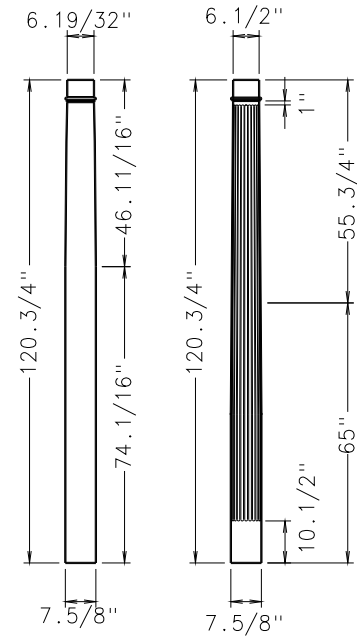

MASTER

MASTER

8" X 10'