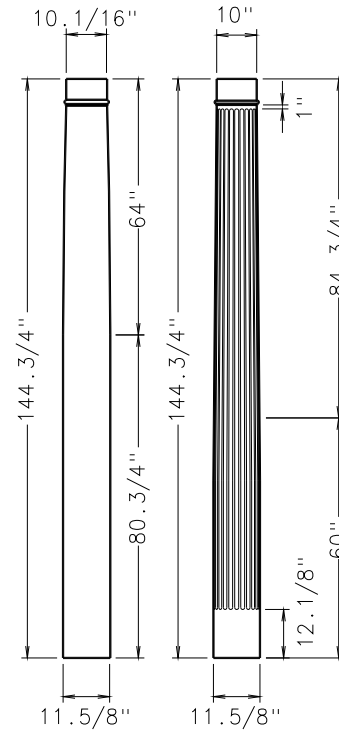

TURNCRAFT POLY-CLASSIC COLUMNS
TUSCAN TAPERED ROUND

FINISHED DIMENSIONS

SCALE: 1/4" = 1'0"