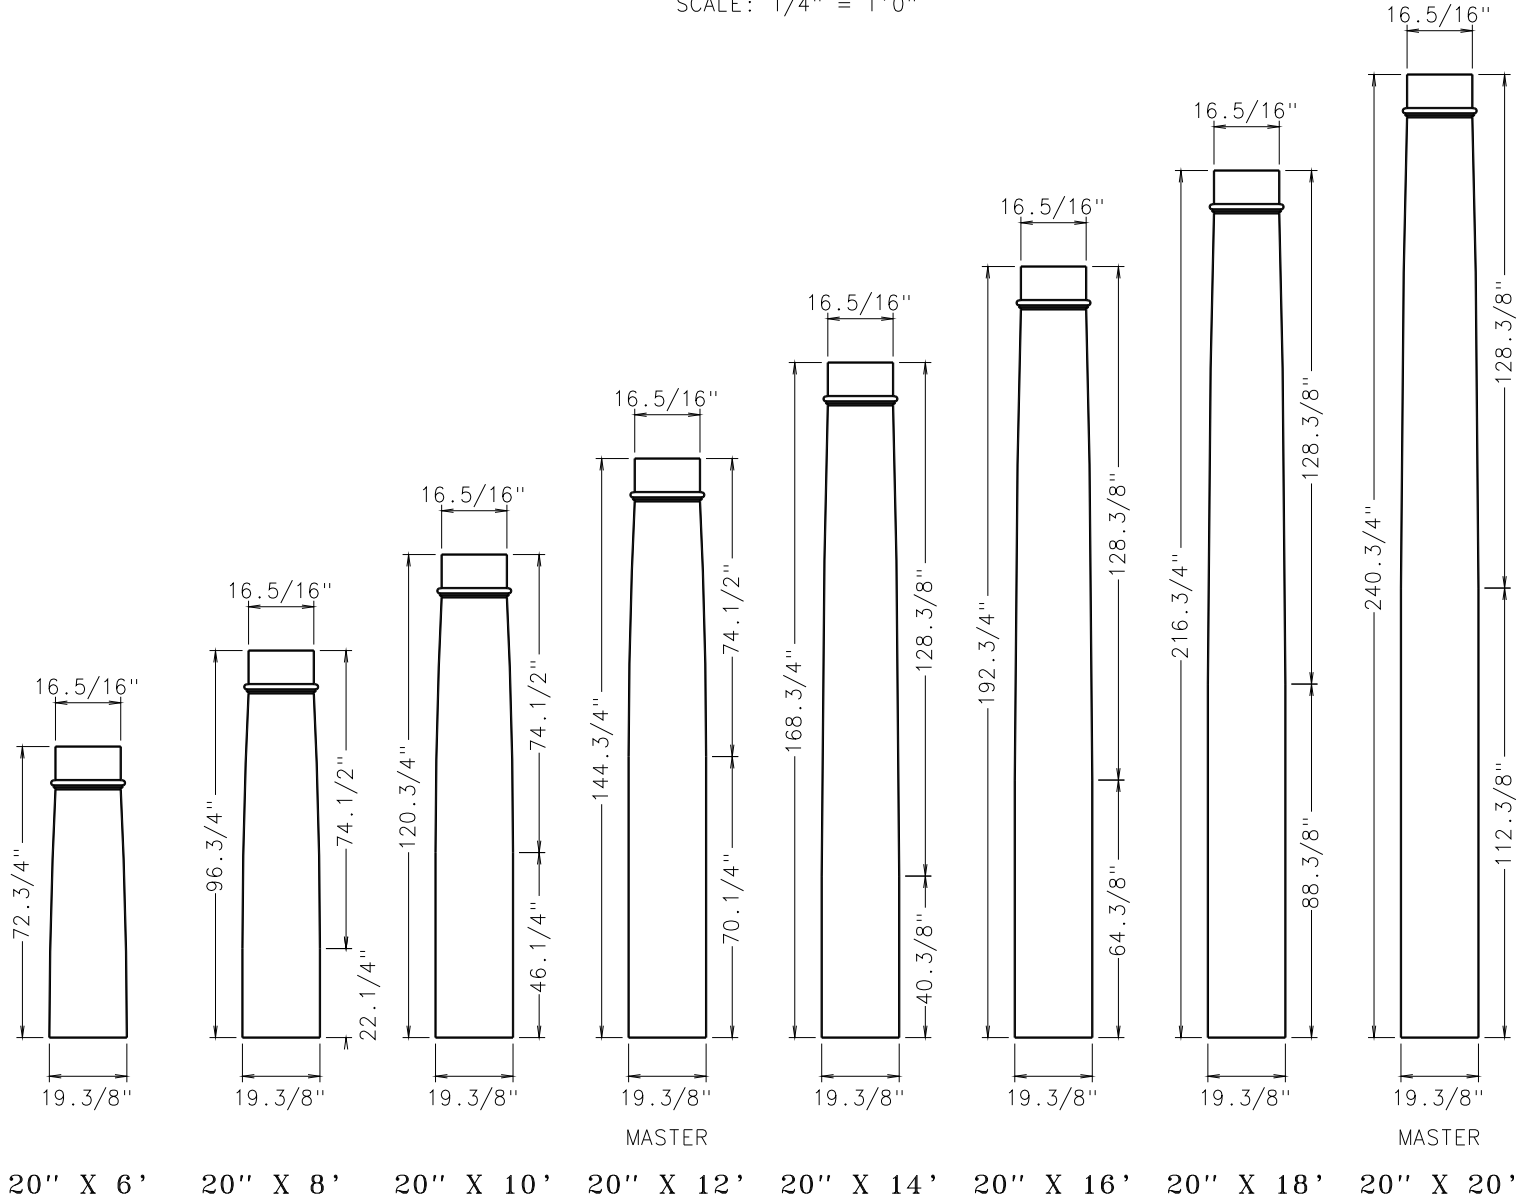

TURNCRAFT POLY-CLASSIC COLUMNS
TUSCAN TAPERED ROUND

FINISHED DIMENSIONS

SCALE: 1/4" = 1'0"

MASTER

6" X 6'

6" X 8'

8" X 5'

8" X 6'

FINISHED DIMENSIONS

SCALE: 1/4" = 1'0"

TURNCRAFT POLY-CLASSIC COLUMNS
TUSCAN TAPERED ROUND

FINISHED DIMENSIONS

SCALE: 1/4" = 1'0"

18" X 8'

18" X 10'

18" X 12'

18" X 14'

18" X 16'

18" X 18'

18" X 20'

18" X 22'

18" X 24'

TURNCRAFT POLY-CLASSIC COLUMNS
TUSCAN TAPERED ROUND

FINISHED DIMENSIONS

SCALE: 1/4" = 1'0"

TURNCRAFT POLY-CLASSIC COLUMNS
TUSCAN TAPERED ROUND

FINISHED DIMENSIONS

SCALE: 1/4" = 1'0"

MASTER

MASTER

24" X 8'

24" X 10'