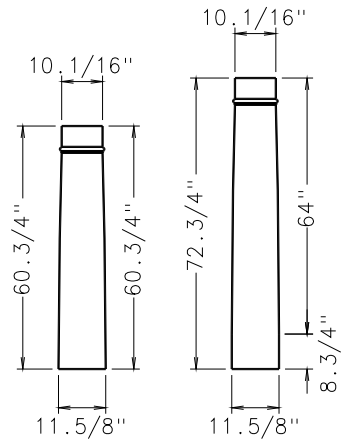

TUSCAN TAPERED ROUND

FINISHED DIMENSIONS

SCALE: 1/4" = 1'0"

TURNCRAFT POLY-CLASSIC COLUMNS
TUSCAN TAPERED ROUND

FINISHED DIMENSIONS

SCALE: 1/4" = 1'0"

12 X 5'

12 X 6'

12 X 12'

MASTER

MASTER

12 X 16'

TURNCRAFT POLY-CLASSIC COLUMNS
TUSCAN TAPERED ROUND

FINISHED DIMENSIONS

SCALE: 1/4" = 1'0"

TURNCRAFT POLY-CLASSIC COLUMNS
TUSCAN TAPERED ROUND

FINISHED DIMENSIONS

SCALE: 1/4" = 1'0"

TURNCRAFT POLY-CLASSIC COLUMNS
TUSCAN TAPERED ROUND

FINISHED DIMENSIONS

SCALE: 1/4" = 1'0"

18" X 8'

18" X 10'

18" X 12'

SCALE: 1/4" = 1'0"

TURNCRAFT POLY-CLASSIC COLUMNS
TUSCAN TAPERED ROUND

FINISHED DIMENSIONS

SCALE: 1/4" = 1'0"

MASTER

MASTER

24" X 8'

24" X 10'