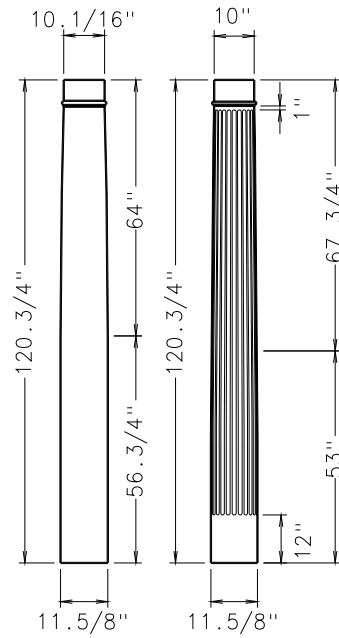

TURNCRAFT POLY-CLASSIC COLUMNS
TUSCAN TAPERED ROUND

FINISHED DIMENSIONS

SCALE: 1/4" = 1'0"