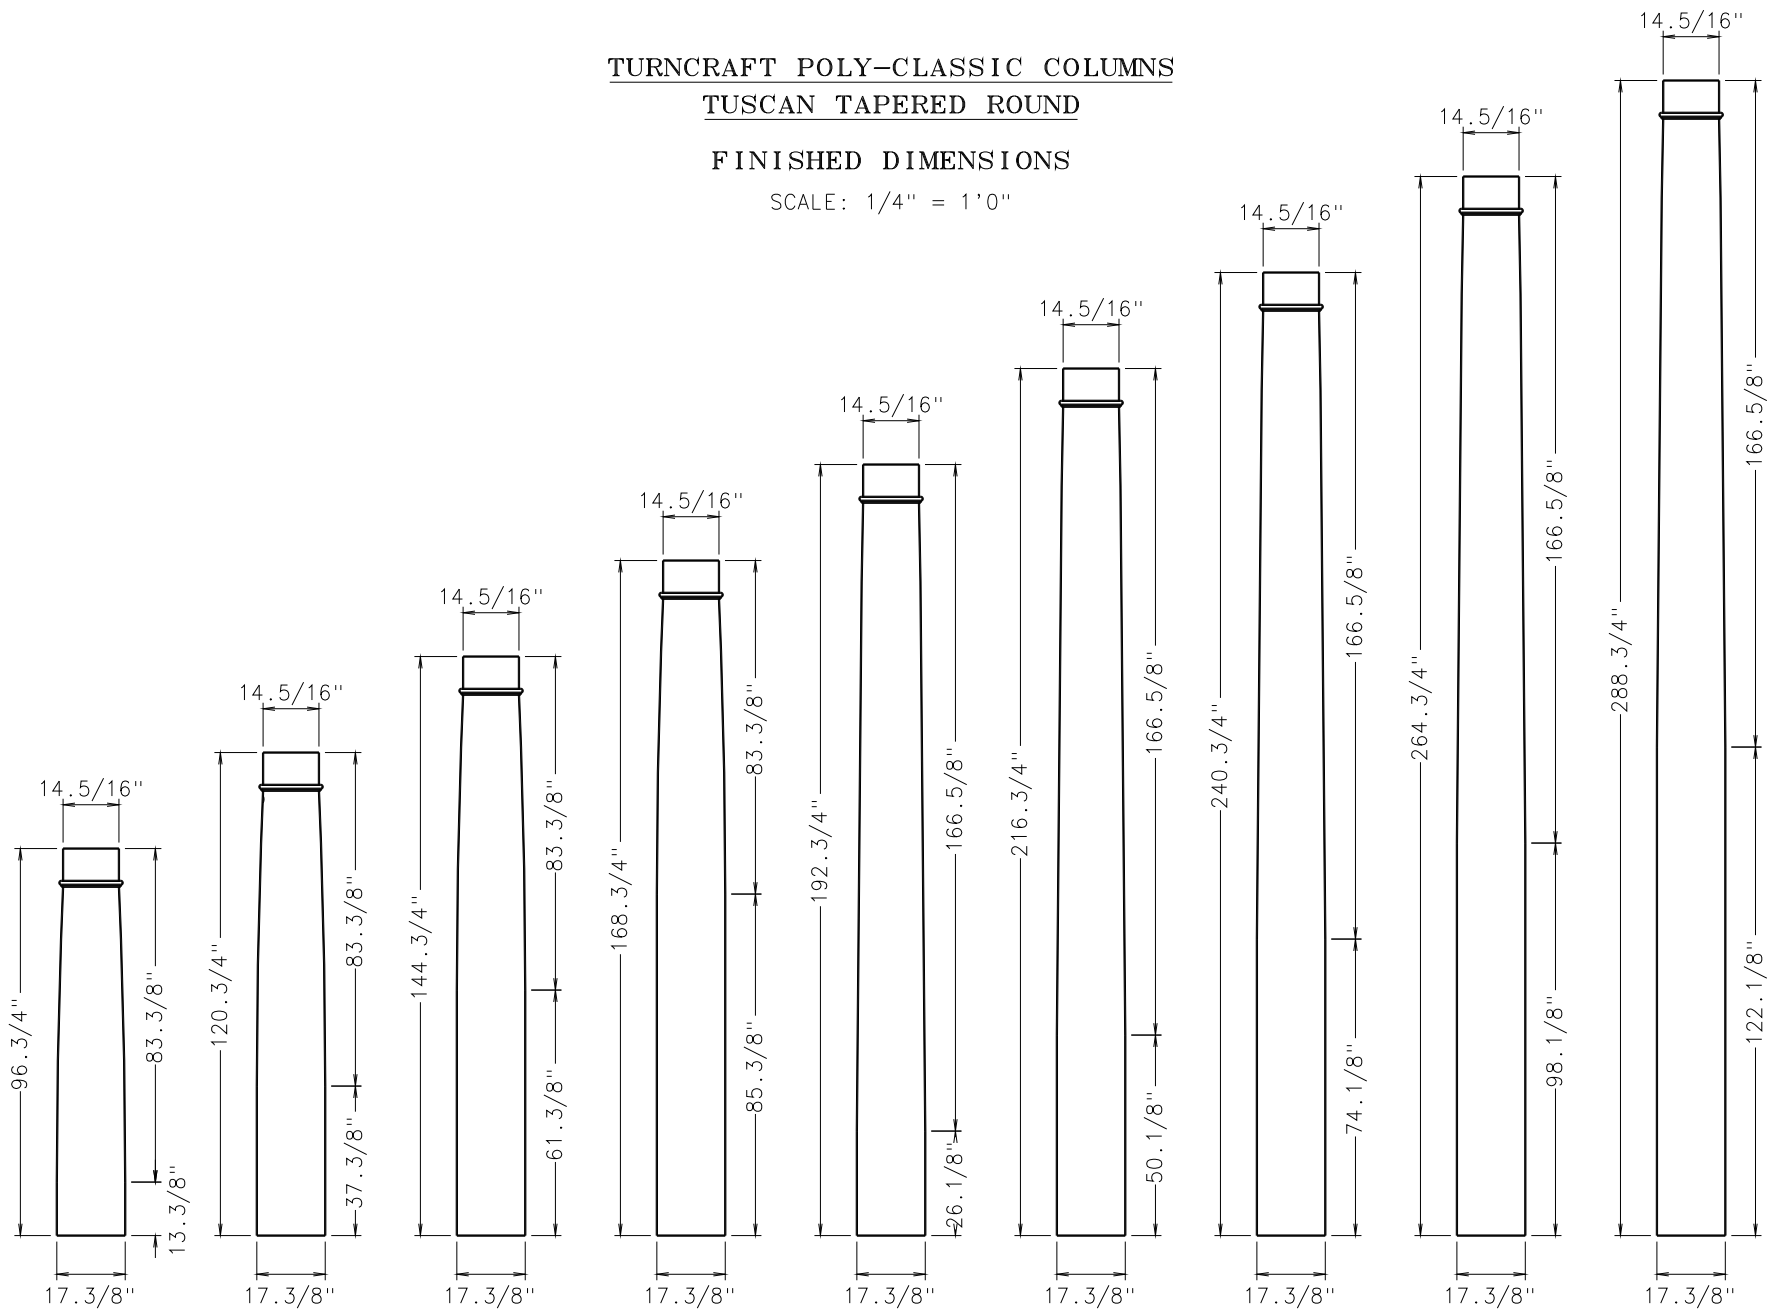

12 X 12'

MASTER

MASTER

12 X 16'

TURNCRAFT POLY-CLASSIC COLUMNS
TUSCAN TAPERED ROUND

FINISHED DIMENSIONS

SCALE: 1/4" = 1'0"

TURNCRAFT POLY-CLASSIC COLUMNS
TUSCAN TAPERED ROUND

FINISHED DIMENSIONS

SCALE: 1/4" = 1'0"

TURNCRAFT POLY-CLASSIC COLUMNS
TUSCAN TAPERED ROUND

FINISHED DIMENSIONS

SCALE: 1/4" = 1'0"

18" X 8'

18" X 10'

18" X 12'

18" X 14'

18" X 16'

18" X 18'

18" X 20'

18" X 22'

18" X 24'

TURNCRAFT POLY-CLASSIC COLUMNS
TUSCAN TAPERED ROUND

FINISHED DIMENSIONS

SCALE: 1/4" = 1'0"

TURNCRAFT POLY-CLASSIC COLUMNS
TUSCAN TAPERED ROUND

FINISHED DIMENSIONS

SCALE: 1/4" = 1'0"

MASTER

MASTER

24" X 8'

24" X 10'