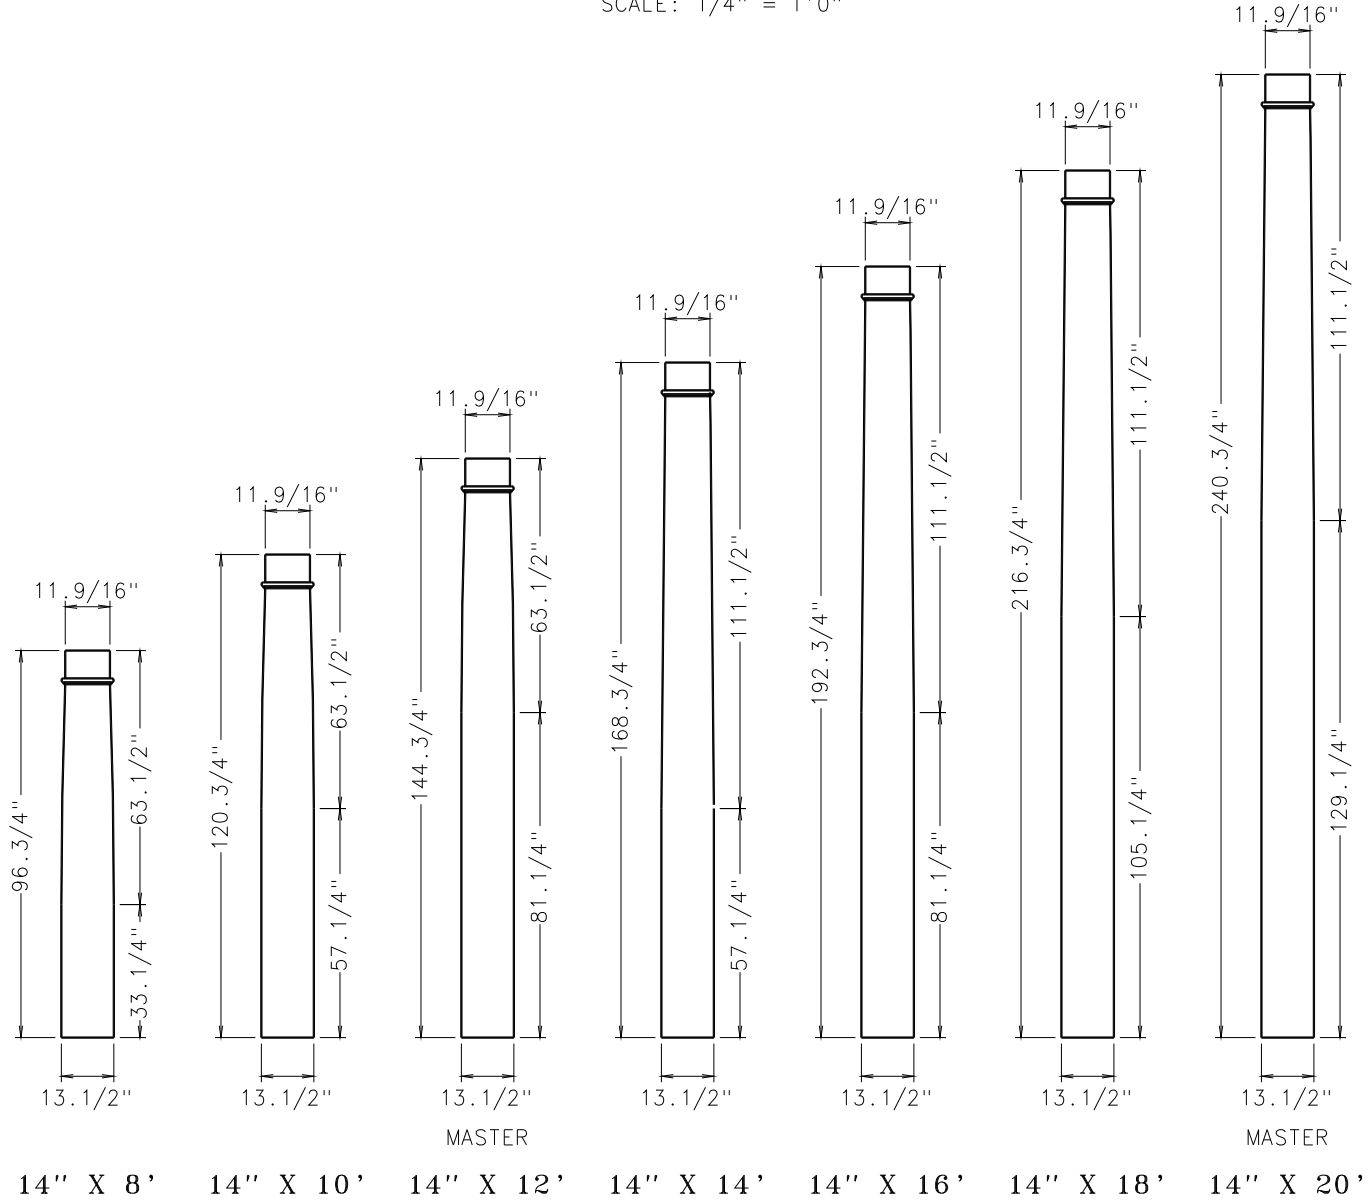

TURNCRAFT POLY-CLASSIC COLUMNS
TUSCAN TAPERED ROUND

FINISHED DIMENSIONS

SCALE: 1/4" = 1'0"

MASTER

6" X 6'

6" X 8'

8" X 5'

8" X 6'

12 X 12'

MASTER

MASTER

12 X 16'

TURNCRAFT POLY-CLASSIC COLUMNS
TUSCAN TAPERED ROUND

FINISHED DIMENSIONS

SCALE: 1/4" = 1'0"

TURNCRAFT POLY-CLASSIC COLUMNS
TUSCAN TAPERED ROUND

FINISHED DIMENSIONS

SCALE: 1/4" = 1'0"

TURNCRAFT POLY-CLASSIC COLUMNS
TUSCAN TAPERED ROUND

FINISHED DIMENSIONS

SCALE: 1/4" = 1'0"

18" X 8'

18" X 10'

18" X 12'

18" X 14'

18" X 16'

18" X 18'

18" X 20'

18" X 22'

18" X 24'

TURNCRAFT POLY-CLASSIC COLUMNS
TUSCAN TAPERED ROUND

FINISHED DIMENSIONS