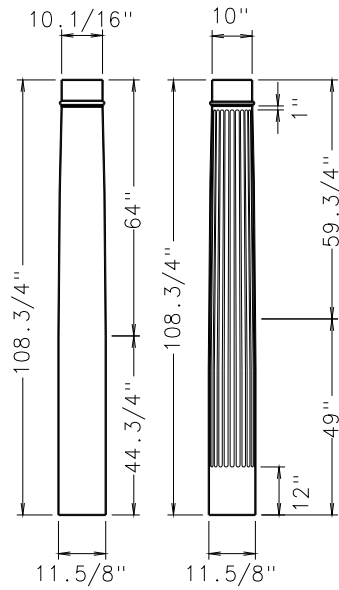

TURNCRAFT POLY-CLASSIC COLUMNS
TUSCAN TAPERED ROUND

FINISHED DIMENSIONS

SCALE: 1/4" = 1'0"