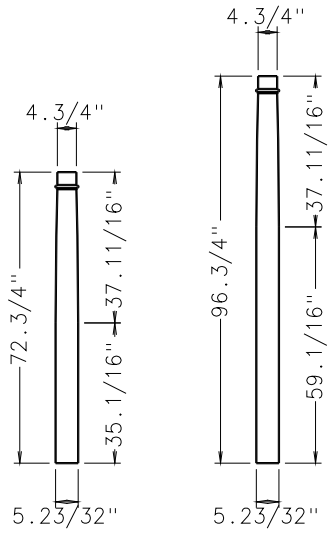

TURNCRAFT POLY-CLASSIC COLUMNS
TUSCAN TAPERED ROUND

FINISHED DIMENSIONS

SCALE: 1/4" = 1'0"

MASTER

6" X 6'

6" X 8'

8" X 5'

8" X 6'

TUSCAN TAPERED ROUND

FINISHED DIMENSIONS

SCALE: 1/4" = 1'0"

TURNCRAFT POLY-CLASSIC COLUMNS
TUSCAN TAPERED ROUND

FINISHED DIMENSIONS

SCALE: 1/4" = 1'0"

12 X 5'

12 X 6'

FINISHED DIMENSIONS

SCALE: 1/4" = 1'0"

TURNCRAFT POLY-CLASSIC COLUMNS
TUSCAN TAPERED ROUND

FINISHED DIMENSIONS

SCALE: 1/4" = 1'0"

18" X 8'

18" X 10'

18" X 12'

SCALE: 1/4" = 1'0"

TURNCRAFT POLY-CLASSIC COLUMNS
TUSCAN TAPERED ROUND

FINISHED DIMENSIONS

SCALE: 1/4" = 1'0"

MASTER

MASTER

24" X 8'

24" X 10'