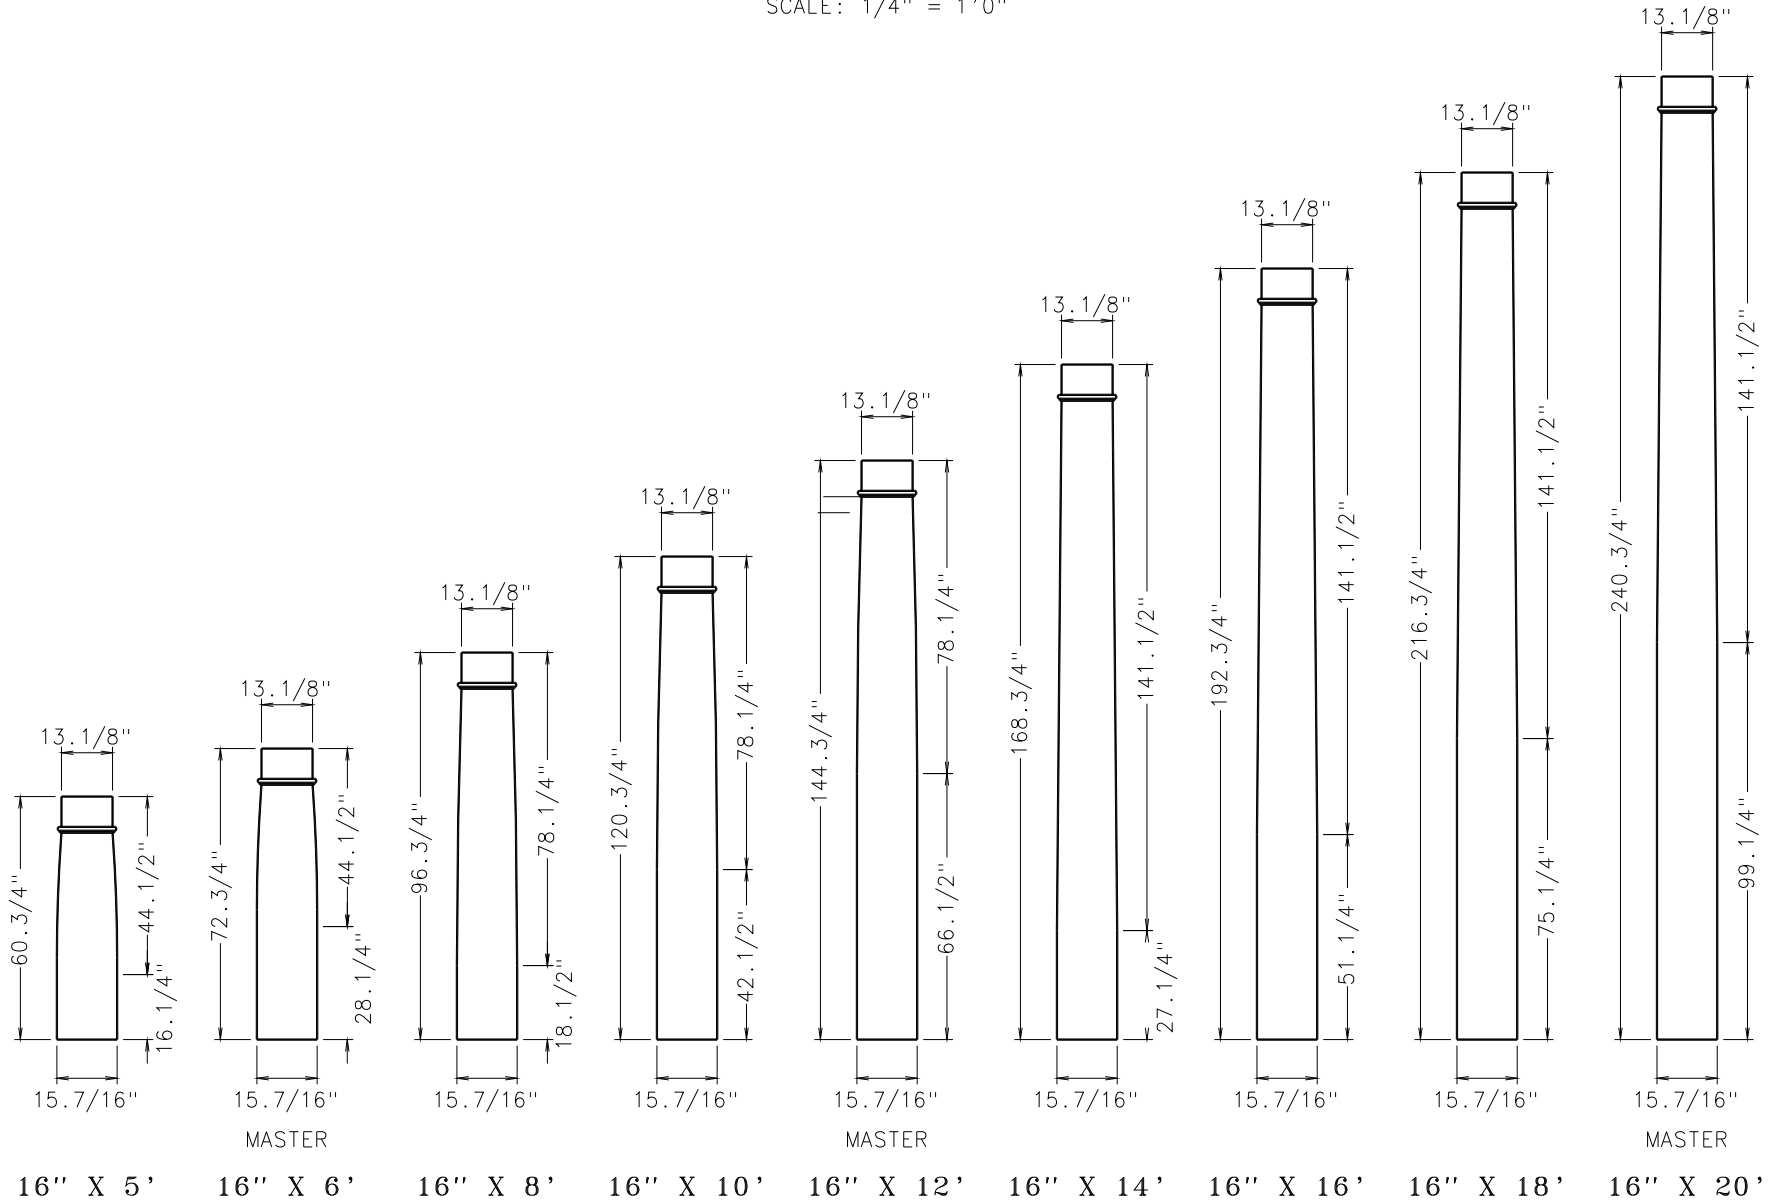

12 X 12'

MASTER

MASTER

12 X 16'

TURNCRAFT POLY-CLASSIC COLUMNS
TUSCAN TAPERED ROUND

FINISHED DIMENSIONS

SCALE: 1/4" = 1'0"

TURNCRAFT POLY-CLASSIC COLUMNS
TUSCAN TAPERED ROUND

FINISHED DIMENSIONS

SCALE: 1/4" = 1'0"

TURNCRAFT POLY-CLASSIC COLUMNS
TUSCAN TAPERED ROUND

FINISHED DIMENSIONS

SCALE: 1/4" = 1'0"

18" X 8'

18" X 10'

18" X 12'

18" X 14'

18" X 16'

18" X 18'

18" X 20'

18" X 22'

18" X 24'

TURNCRAFT POLY-CLASSIC COLUMNS
TUSCAN TAPERED ROUND

FINISHED DIMENSIONS

SCALE: 1/4" = 1'0"

TURNCRAFT POLY-CLASSIC COLUMNS
TUSCAN TAPERED ROUND

FINISHED DIMENSIONS

SCALE: 1/4" = 1'0"

MASTER

MASTER

24" X 8'

24" X 10'