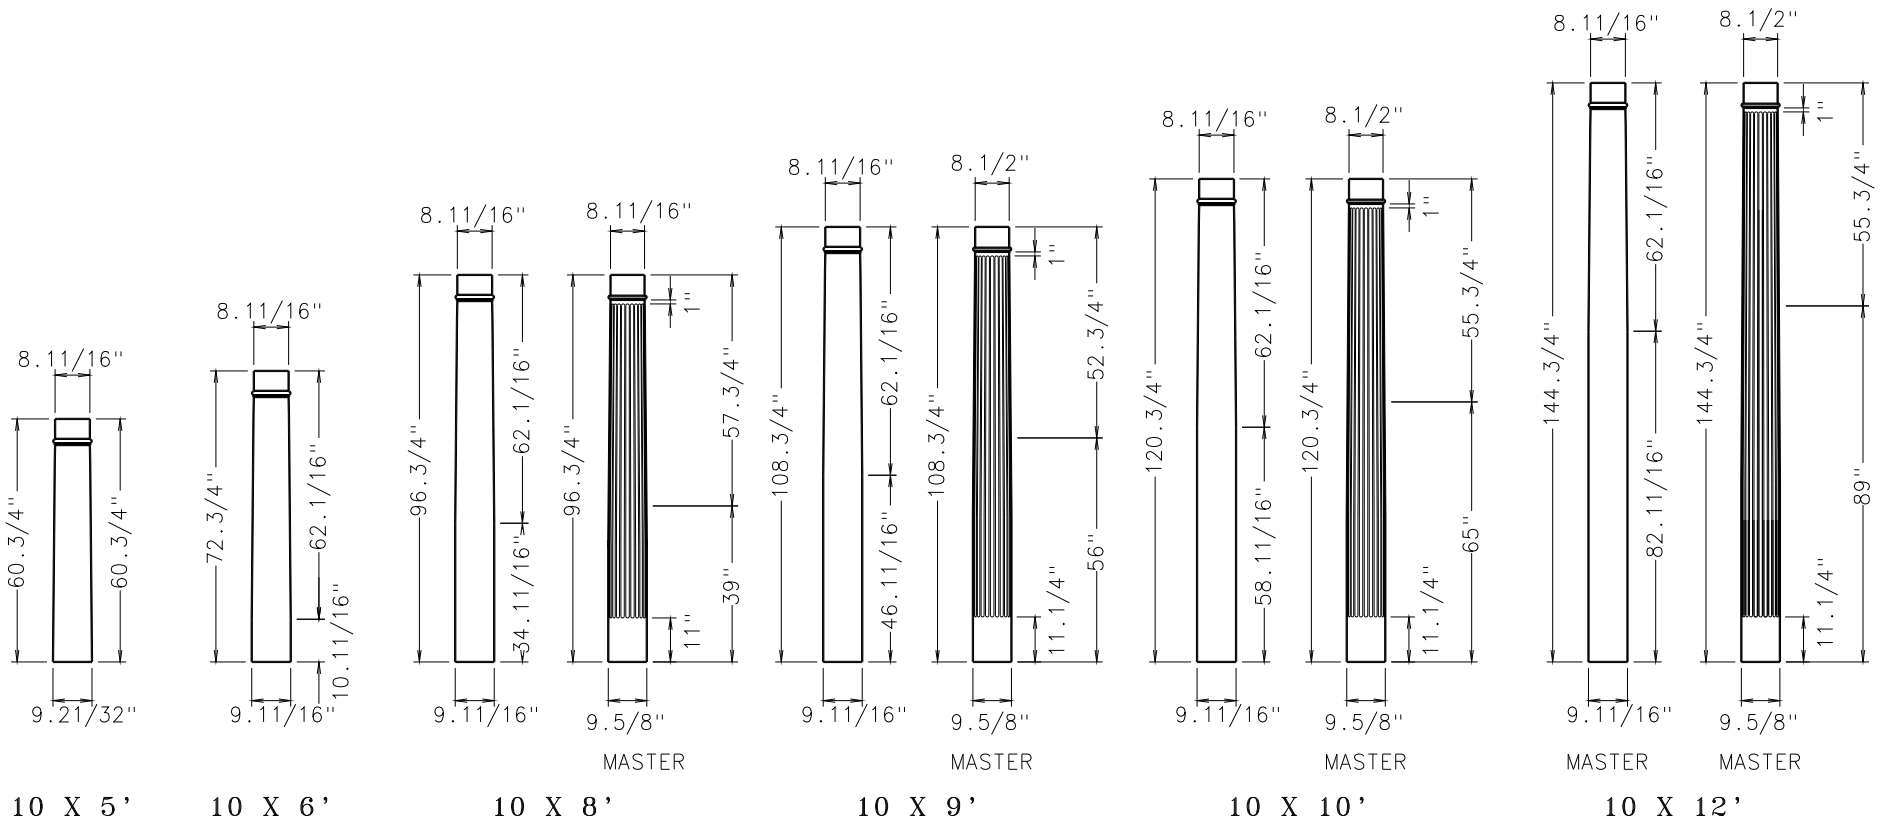

TURNCRAFT POLY-CLASSIC COLUMNS
TUSCAN TAPERED ROUND

FINISHED DIMENSIONS

SCALE: 1/4" = 1'0"

MASTER

6" X 6'

6" X 8'

8" X 5'

8" X 6'

TUSCAN TAPERED ROUND

FINISHED DIMENSIONS

SCALE: 1/4" = 1'0"

TURNCRAFT POLY-CLASSIC COLUMNS
TUSCAN TAPERED ROUND

FINISHED DIMENSIONS

SCALE: 1/4" = 1'0"

12 X 5'

12 X 6'

FINISHED DIMENSIONS

SCALE: 1/4" = 1'0"

TURNCRAFT POLY-CLASSIC COLUMNS
TUSCAN TAPERED ROUND

FINISHED DIMENSIONS

SCALE: 1/4" = 1'0"

18" X 8'

18" X 10'

18" X 12'

18" X 14'

18" X 16'

18" X 18'

18" X 20'

18" X 22'

18" X 24'

TURNCRAFT POLY-CLASSIC COLUMNS
TUSCAN TAPERED ROUND

FINISHED DIMENSIONS