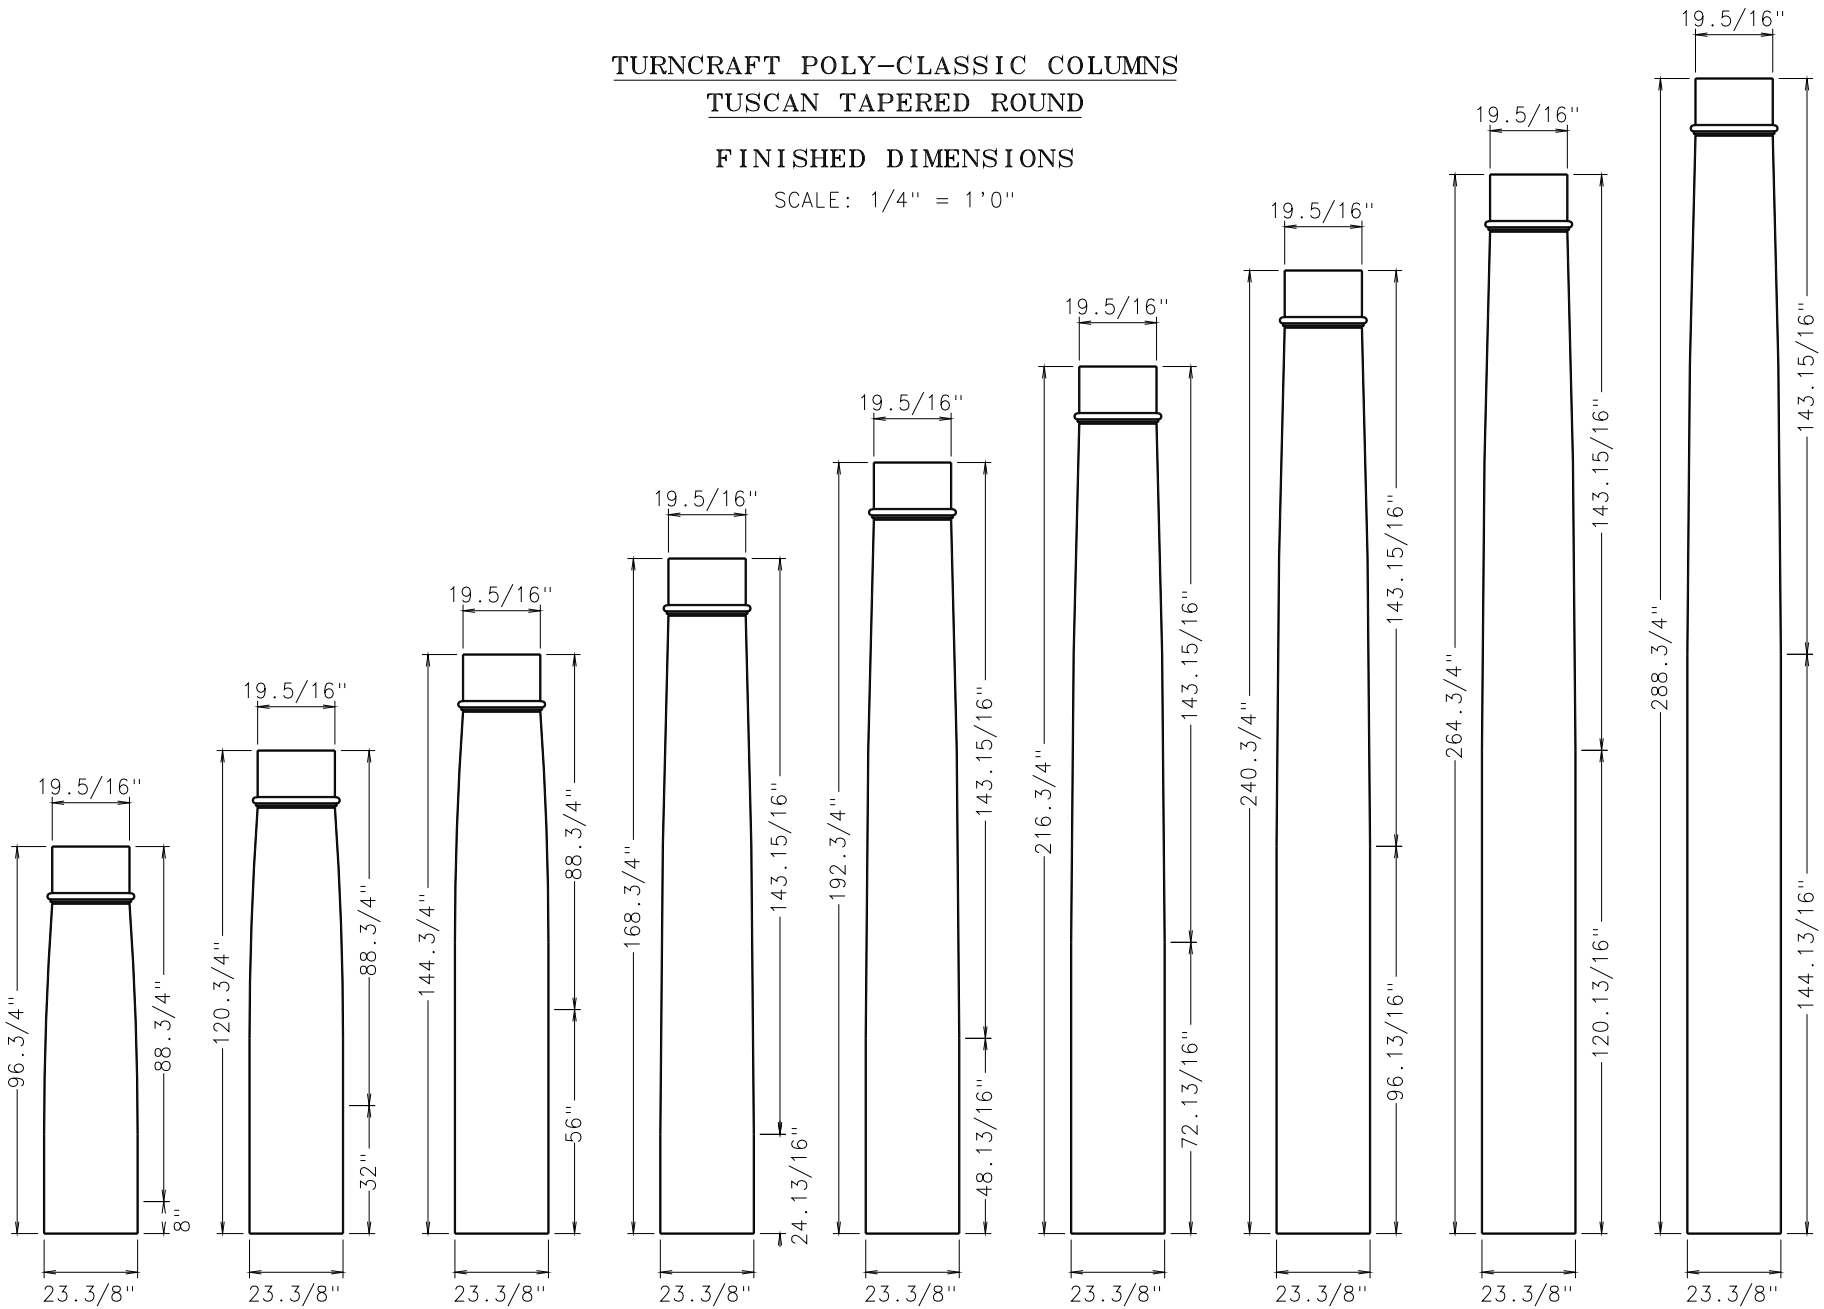

FINISHED DIMENSIONS

SCALE: 1/4" = 1'0"

TURNCRAFT POLY-CLASSIC COLUMNS
TUSCAN TAPERED ROUND

FINISHED DIMENSIONS

SCALE: 1/4" = 1'0"

18" X 8'

18" X 10'

18" X 12'

18" X 14'

18" X 16'

18" X 18'

18" X 20'

18" X 22'

18" X 24'

TURNCRAFT POLY-CLASSIC COLUMNS
TUSCAN TAPERED ROUND

FINISHED DIMENSIONS

SCALE: 1/4" = 1'0"

TURNCRAFT POLY-CLASSIC COLUMNS
TUSCAN TAPERED ROUND

FINISHED DIMENSIONS

SCALE: 1/4" = 1'0"

MASTER

MASTER

24" X 8'

24" X 10'